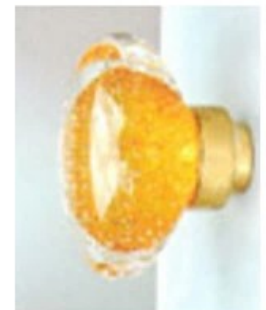

ON METAL RAMP

- 1 Tap in the ramp, 8 mm in diameter and fix the 8 mm threaded rod
- 2 Screw in the intermediate section if necessary
- 3 Screw the ball onto the end of the threaded rod

72 "standard" models
are available

Door Buttons

3 Shapes		5 Settings		5 Colors	
Spherical	66	Tub of bubbles	401	Incolor	000
Disk	67	Micro bubbles	402	Yellow Topaz	019
Oval	68	Flower bubbles	403	Blue	045
		Simple Optic	414	Fuchsia	230
		Central bubble	415	Green Anis	241

Example :
One door button
Oval, Flower bubble, Green Anis
Code : 68 403 241

Spherical Shape
66

Disk Shape
67

Oval Shape
68

Setting
Tub of Bubbles
401

019

241

045

Setting
micro bubbles
402

000

230

019

Setting
Flower bubbles
403

045

230

241